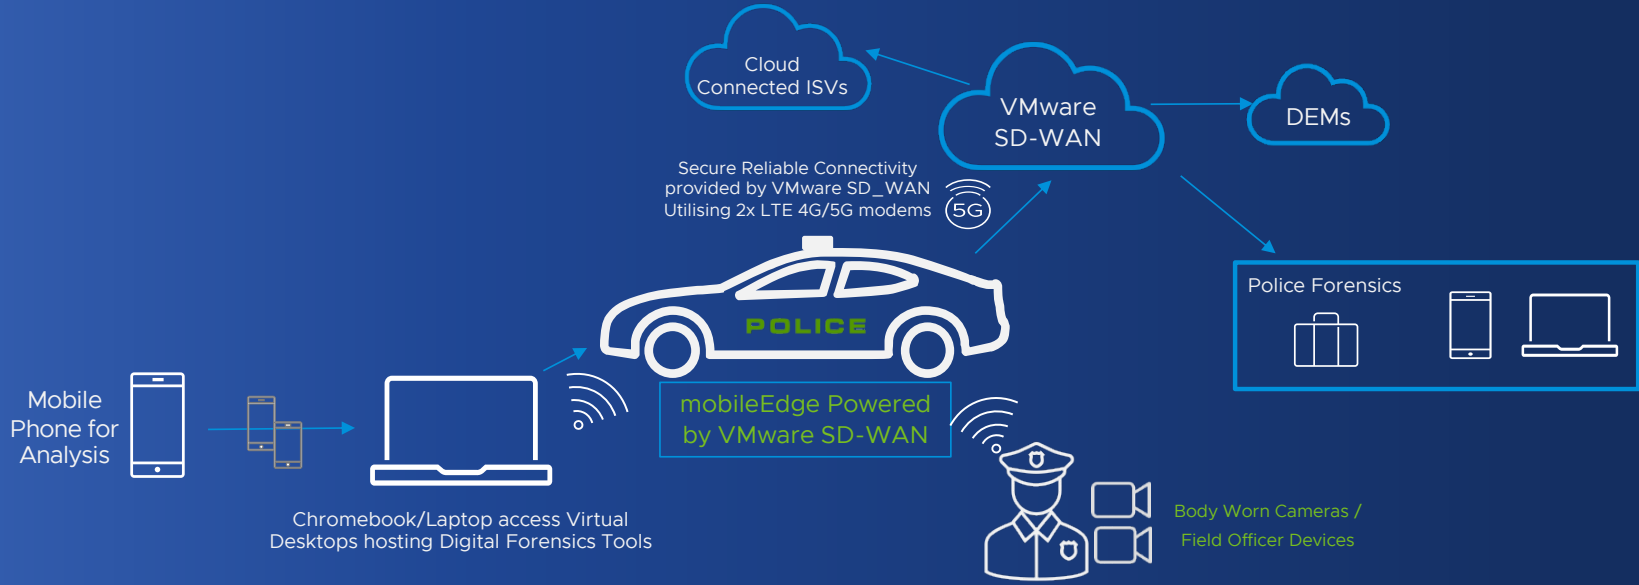

Right-Size
Infrastructure

Programmable

Zero Touch

VMware's role in the energy transition

A page from our Telco experience

Digital Forensics (DFaaS) - Solution Overview

Cloud Enabled Digital Forensics Platform for every Police Force

“The VMware Digital Forensics Secure Landing Zone can be accessed securely from anywhere enabling officers to capture data and transfer securely whilst still in the field”

AWS | Azure | Police Data Centre

Digital Forensics

Outcome Based Approach – Digital Forensic Extraction

Justice is brought for the victim in acceptable timescale

Thank You