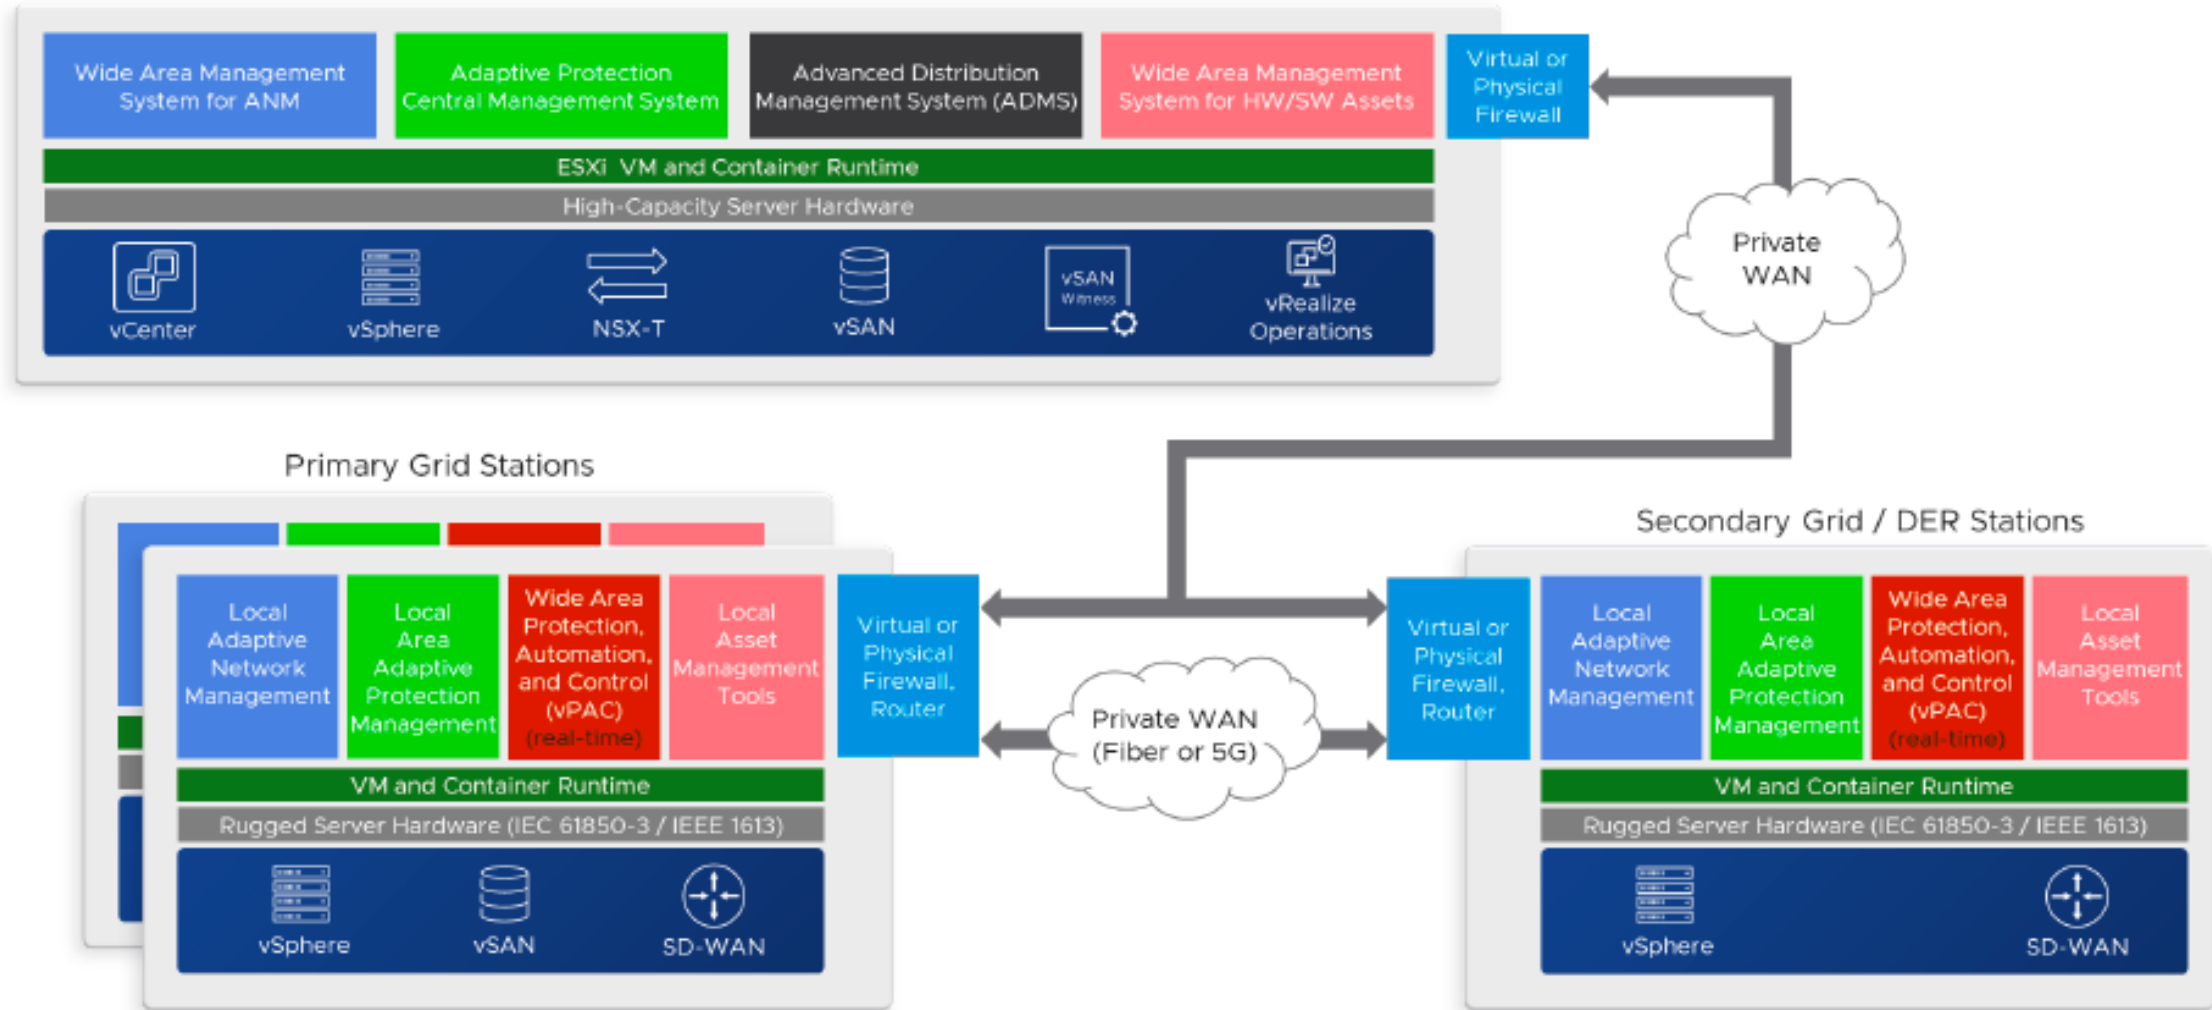

VMware's Sustainable and Social examples of Computing Continuum

Jan-Willem Lammers

Principal Technologist VMware

Climate Mayor city of Zutphen

jw@vmware.com

Cloud-Smart Approach in a Multi-Cloud World

Enable the Software-Defined Edge

Right-Size
Infrastructure

Programmable

Zero Touch

VMware's role in the energy transition

A page from our Telco experience

Digital Forensics (DFaaS) - Solution Overview

Cloud Enabled Digital Forensics Platform for every Police Force

“The VMware Digital Forensics Secure Landing Zone can be accessed securely from anywhere enabling officers to capture data and transfer securely whilst still in the field”

AWS | Azure | Police Data Centre

Digital Forensics

Outcome Based Approach – Digital Forensic Extraction

Justice is brought for the victim in acceptable timescale

Thank You