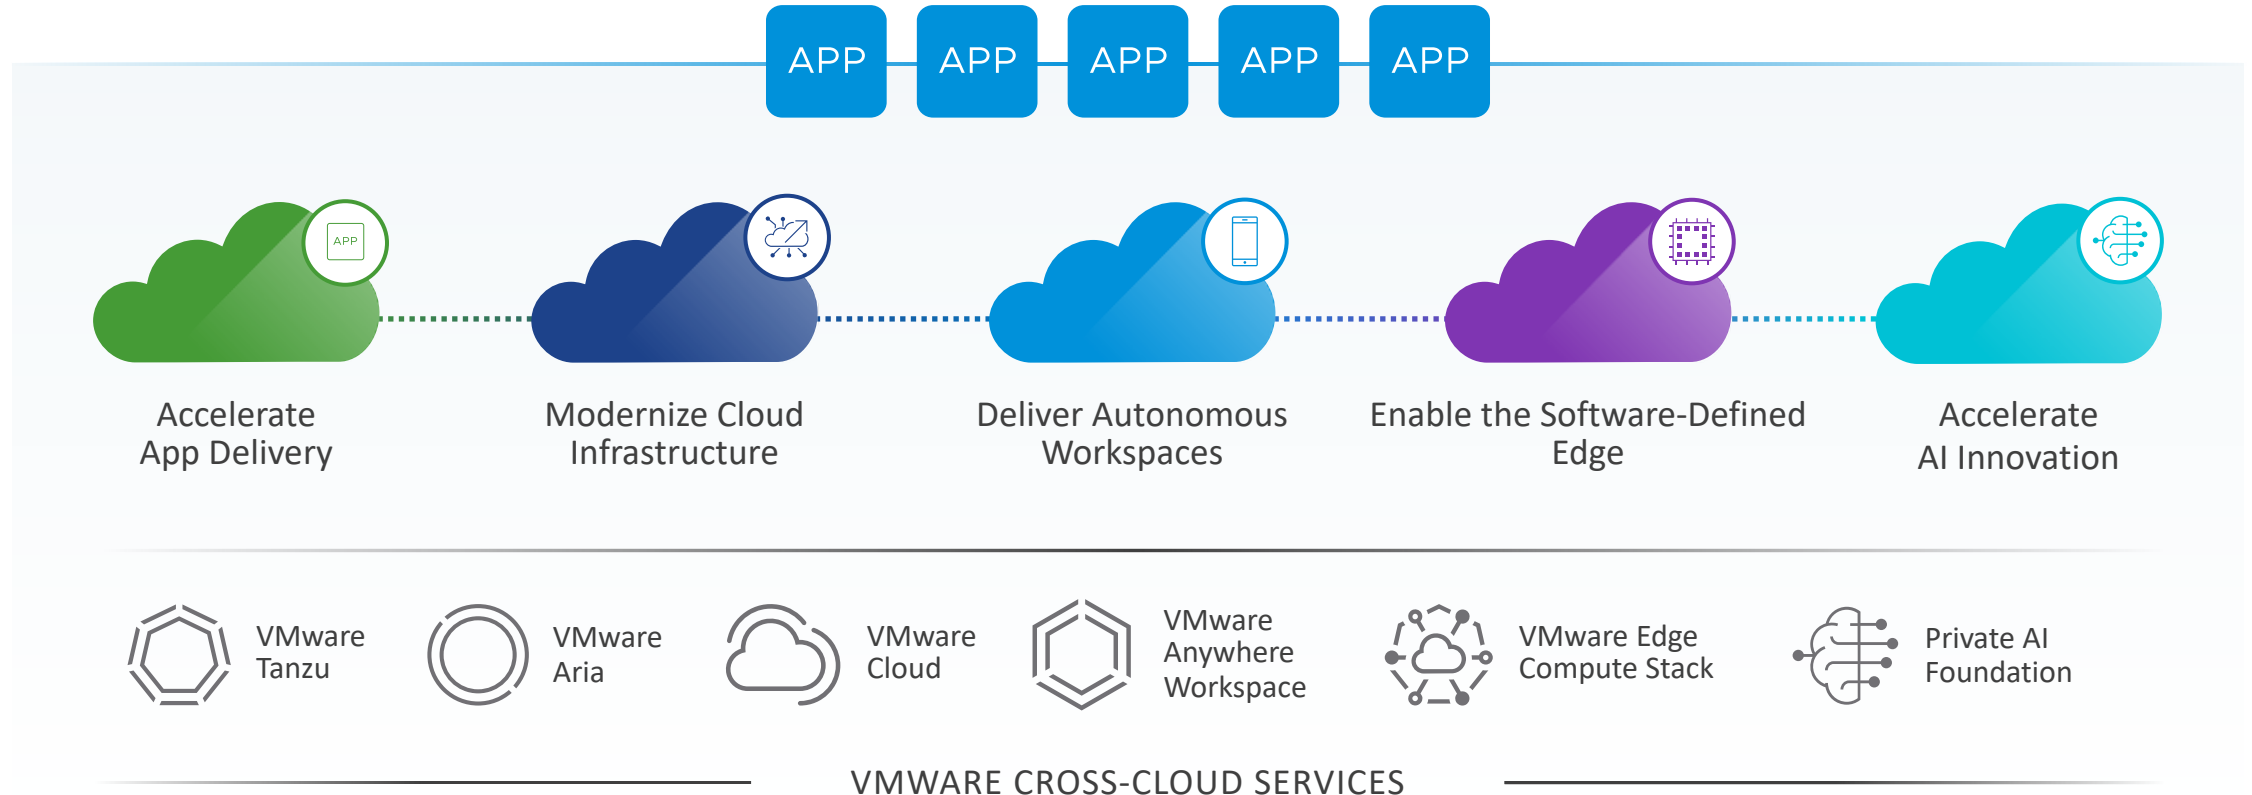

VMware's Sustainable and Social examples of Computing Continuum

Jan-Willem Lammers

Principal Technologist VMware

Climate Mayor city of Zutphen

jw@vmware.com

Cloud-Smart Approach in a Multi-Cloud World

Enable the Software-Defined Edge

Right-Size
Infrastructure

Programmable

Zero Touch

VMware's role in the energy transition

A page from our Telco experience

Digital Forensics (DFaaS) - Solution Overview

Cloud Enabled Digital Forensics Platform for every Police Force

“The VMware Digital Forensics Secure Landing Zone can be accessed securely from anywhere enabling officers to capture data and transfer securely whilst still in the field”

AWS | Azure | Police Data Centre

Digital Forensics

Outcome Based Approach – Digital Forensic Extraction

Justice is brought for the victim in acceptable timescale

Thank You