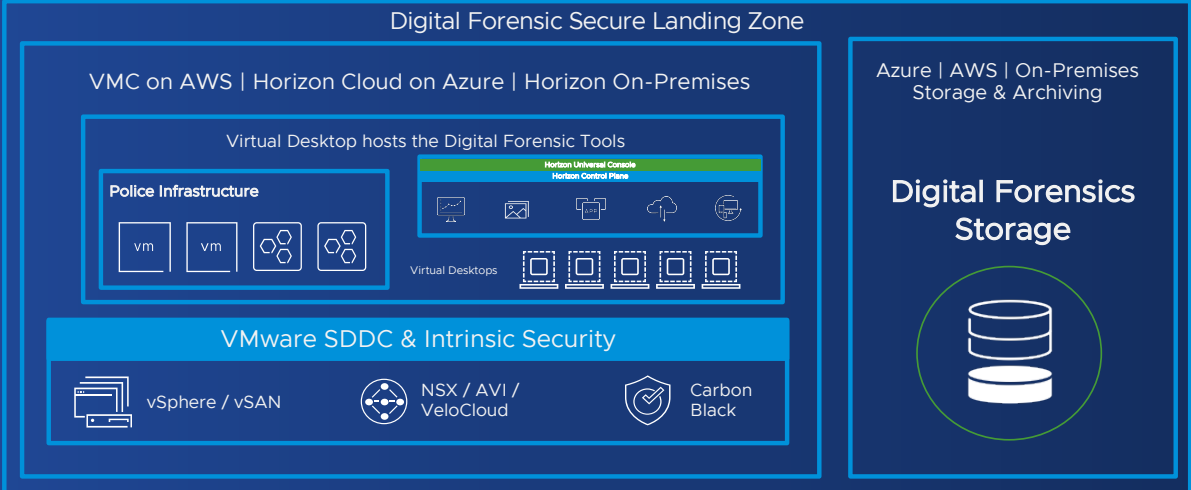

Right-Size
Infrastructure

Programmable

Zero Touch

VMware's role in the energy transition

A page from our Telco experience

Digital Forensics (DFaaS) - Solution Overview

Cloud Enabled Digital Forensics Platform for every Police Force

“The VMware Digital Forensics Secure Landing Zone can be accessed securely from anywhere enabling officers to capture data and transfer securely whilst still in the field”

AWS | Azure | Police Data Centre

Digital Forensics

Outcome Based Approach – Digital Forensic Extraction

Justice is brought for the victim in acceptable timescale

Thank You