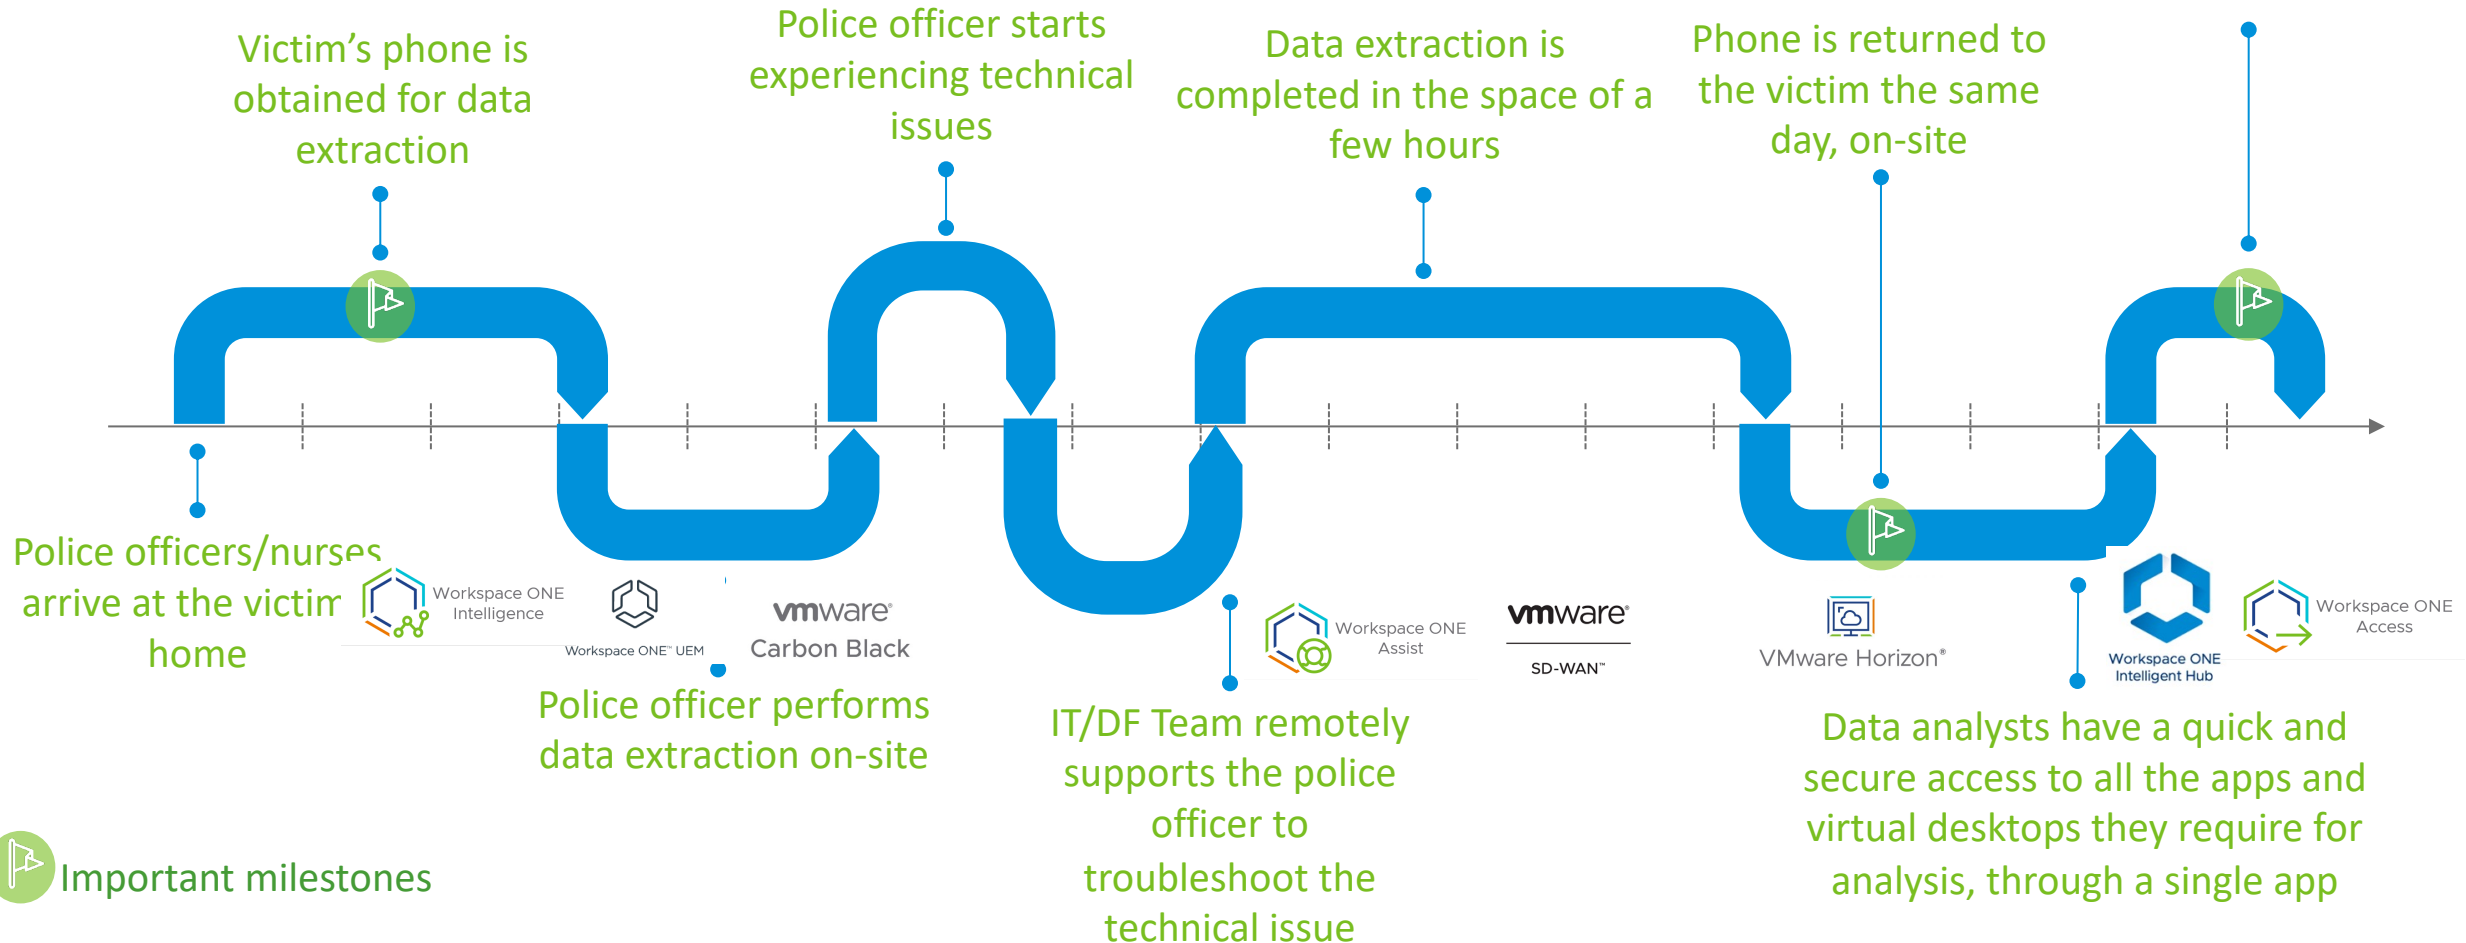

Right-Size
Infrastructure

Programmable

Zero Touch

VMware's role in the energy transition

A page from our Telco experience

Digital Forensics (DFaaS) - Solution Overview

Cloud Enabled Digital Forensics Platform for every Police Force

“The VMware Digital Forensics Secure Landing Zone can be accessed securely from anywhere enabling officers to capture data and transfer securely whilst still in the field”

AWS | Azure | Police Data Centre

Digital Forensics

Outcome Based Approach – Digital Forensic Extraction

Justice is brought for the victim in acceptable timescale

Thank You