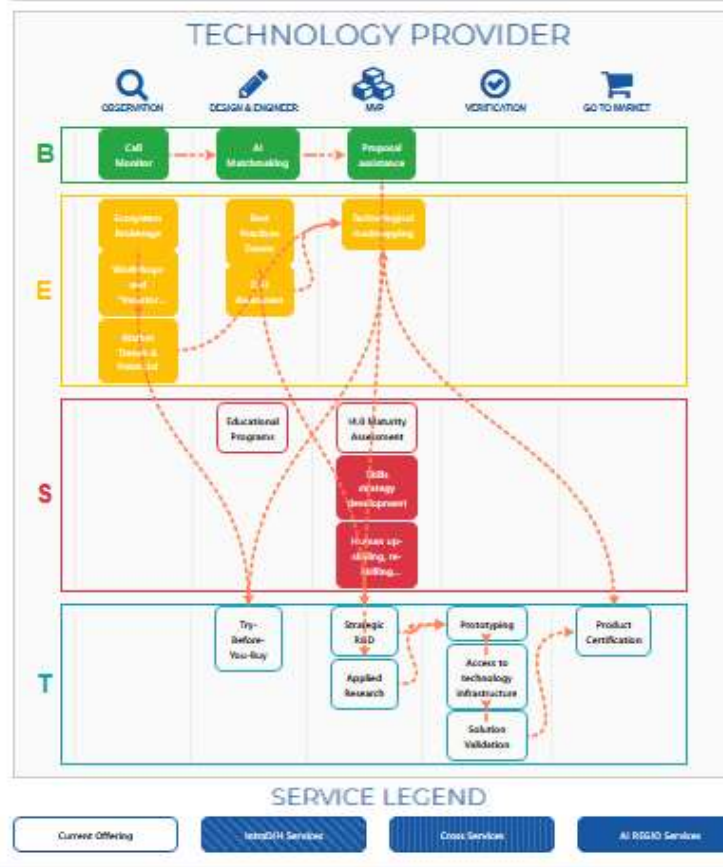

Digital Transformation pathways for SMEs: business cases

Brainport Industries Campus

BIC - Factory of the Future Experience Center

List

PRODU TECH DIH - Technology Provider

Request for Technology providers who are looking for specific R&I opportunities and projects.

PRODU TECH DIH