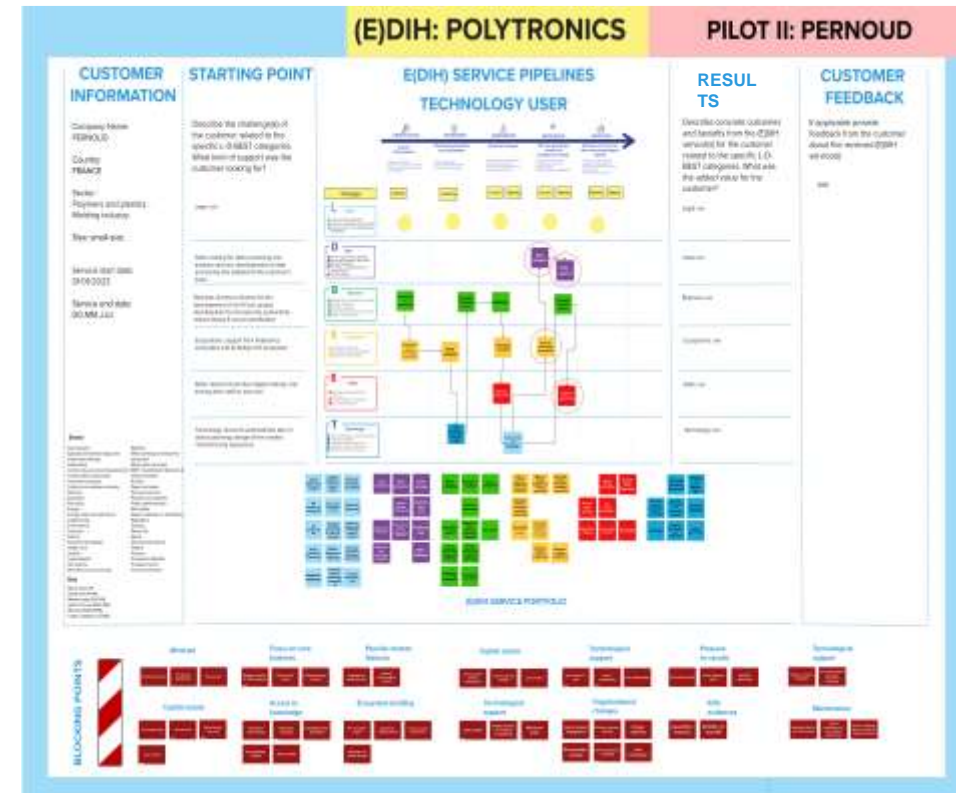

Digital Transformation pathways for SMEs: business cases

Brainport Industries Campus

BIC - Factory of the Future Experience Center

List

PRODU TECH DIH - Technology Provider

Request for Technology providers who are looking for specific R&I opportunities and projects.

PRODU TECH DIH