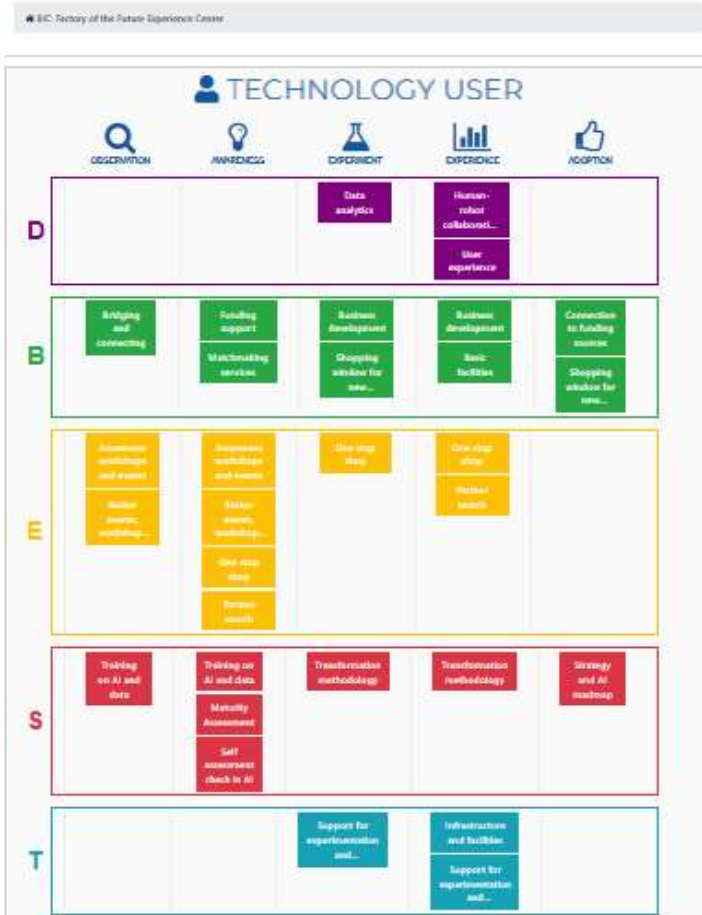

Digital Transformation pathways for SMEs: business cases

Brainport Industries Campus

BIC - Factory of the Future Experience Center

List

PRODU TECH DIH - Technology Provider

Request for Technology providers who are looking for specific R&I opportunities and projects.

PRODU TECH DIH